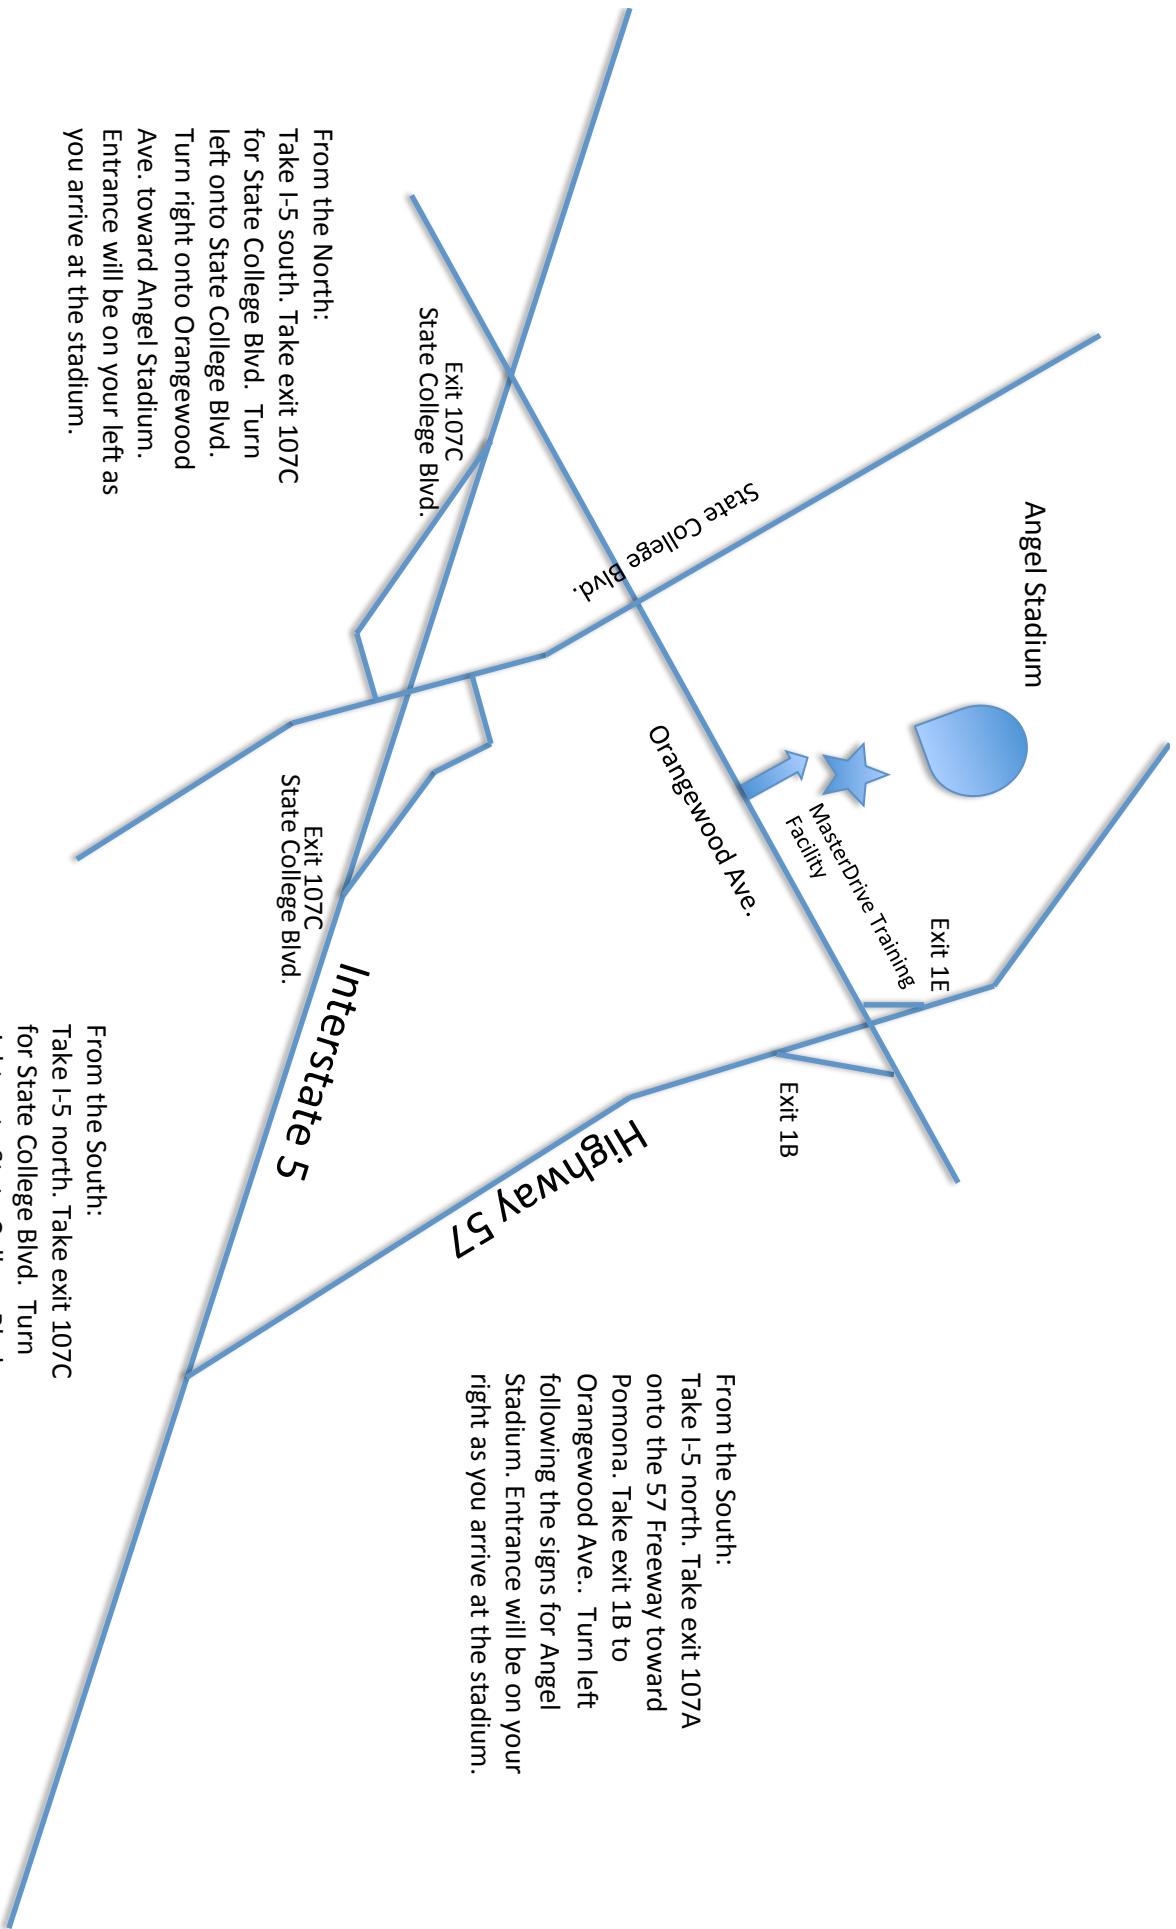

MasterDrive Office
16 Technology Dr #130
Irvine, CA 92618
949 341-0031

MasterDrive Office
16 Technology Dr #130
Irvine, CA 92618

Angel Stadium

MasterDrive Training Facility

Exit 1E

Exit 1B

Orangewood Ave.

State College Blvd.

Exit 107C
State College Blvd.

Exit 107C
State College Blvd.

Interstate 5

Highway 57

From the North:
Take I-5 south. Take exit 107C for State College Blvd. Turn left onto State College Blvd. Turn right onto Orangewood Ave. toward Angel Stadium. Entrance will be on your left as you arrive at the stadium.

From the South:
Take I-5 north. Take exit 107A onto the 57 Freeway toward Pomona. Take exit 1B to Orangewood Ave.. Turn left following the signs for Angel Stadium. Entrance will be on your right as you arrive at the stadium.

From the South:
Take I-5 north. Take exit 107C for State College Blvd. Turn right onto State College Blvd. Turn right onto Orangewood Ave. toward Angel Stadium. Entrance will be on your left as you arrive at the stadium.