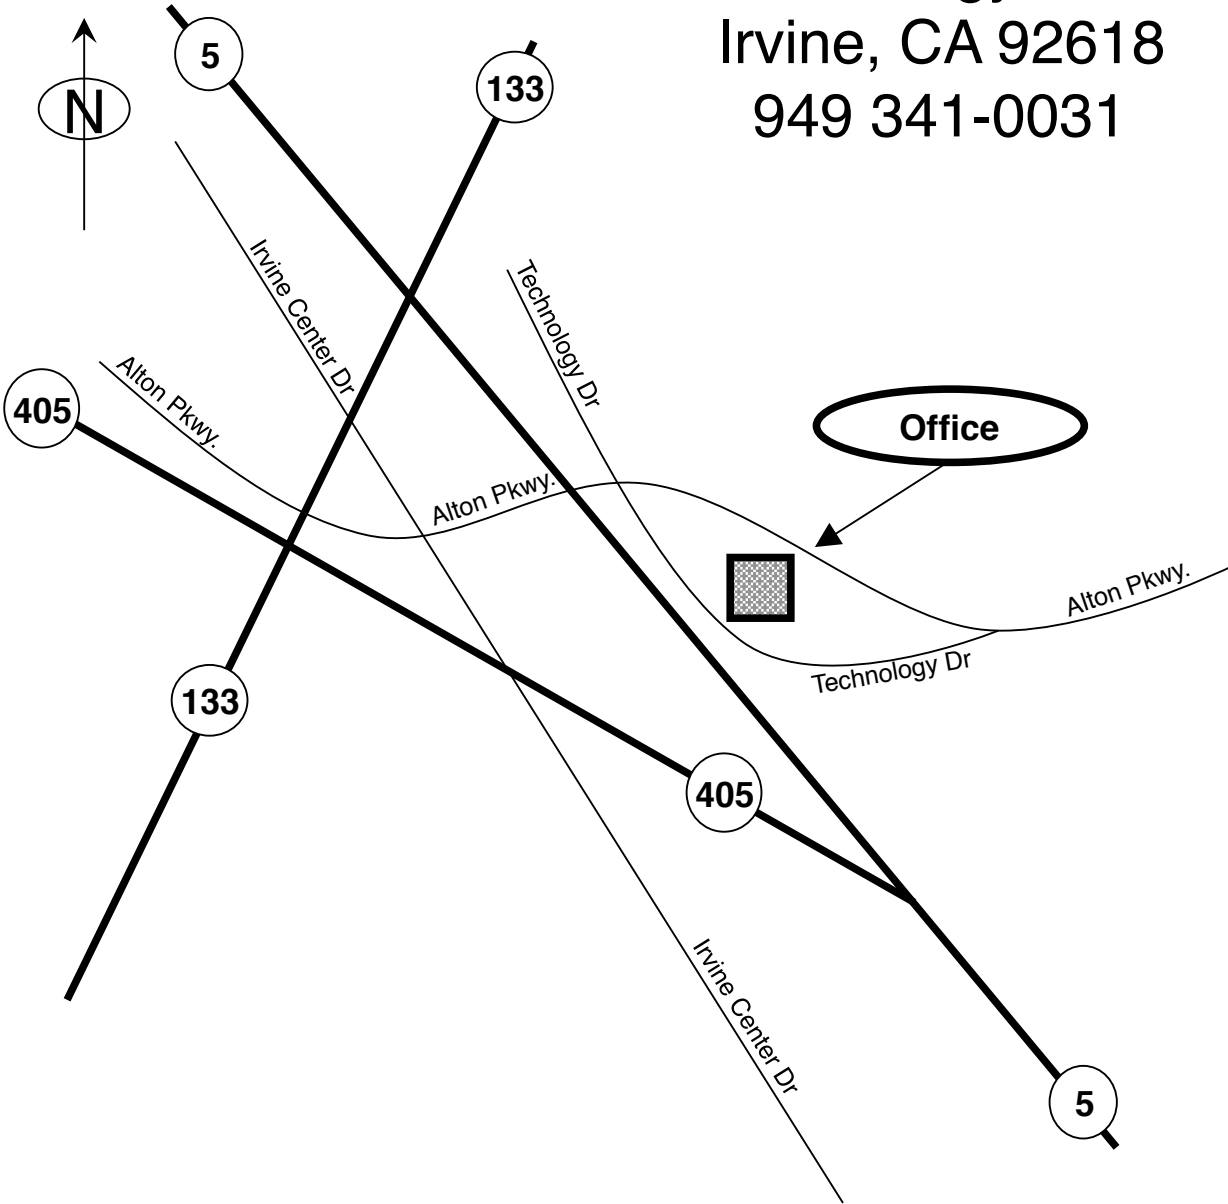

MasterDrive Office
16 Technology Dr #130
Irvine, CA 92618
949 341-0031

MasterDrive Office
16 Technology Dr #130
Irvine, CA 92618

Angel Stadium

MasterDrive Training Facility

Exit 1E

Exit 1B

Orangewood Ave.

State College Blvd.

Exit 107C
State College Blvd.

Exit 107C
State College Blvd.

Interstate 5

Highway 57

From the North:
Take I-5 south. Take exit 107C for State College Blvd. Turn left onto State College Blvd. Turn right onto Orangewood Ave. toward Angel Stadium. Entrance will be on your left as you arrive at the stadium.

From the South:
Take I-5 north. Take exit 107A onto the 57 Freeway toward Pomona. Take exit 1B to Orangewood Ave.. Turn left following the signs for Angel Stadium. Entrance will be on your right as you arrive at the stadium.

From the South:
Take I-5 north. Take exit 107C for State College Blvd. Turn right onto State College Blvd. Turn right onto Orangewood Ave. toward Angel Stadium. Entrance will be on your left as you arrive at the stadium.