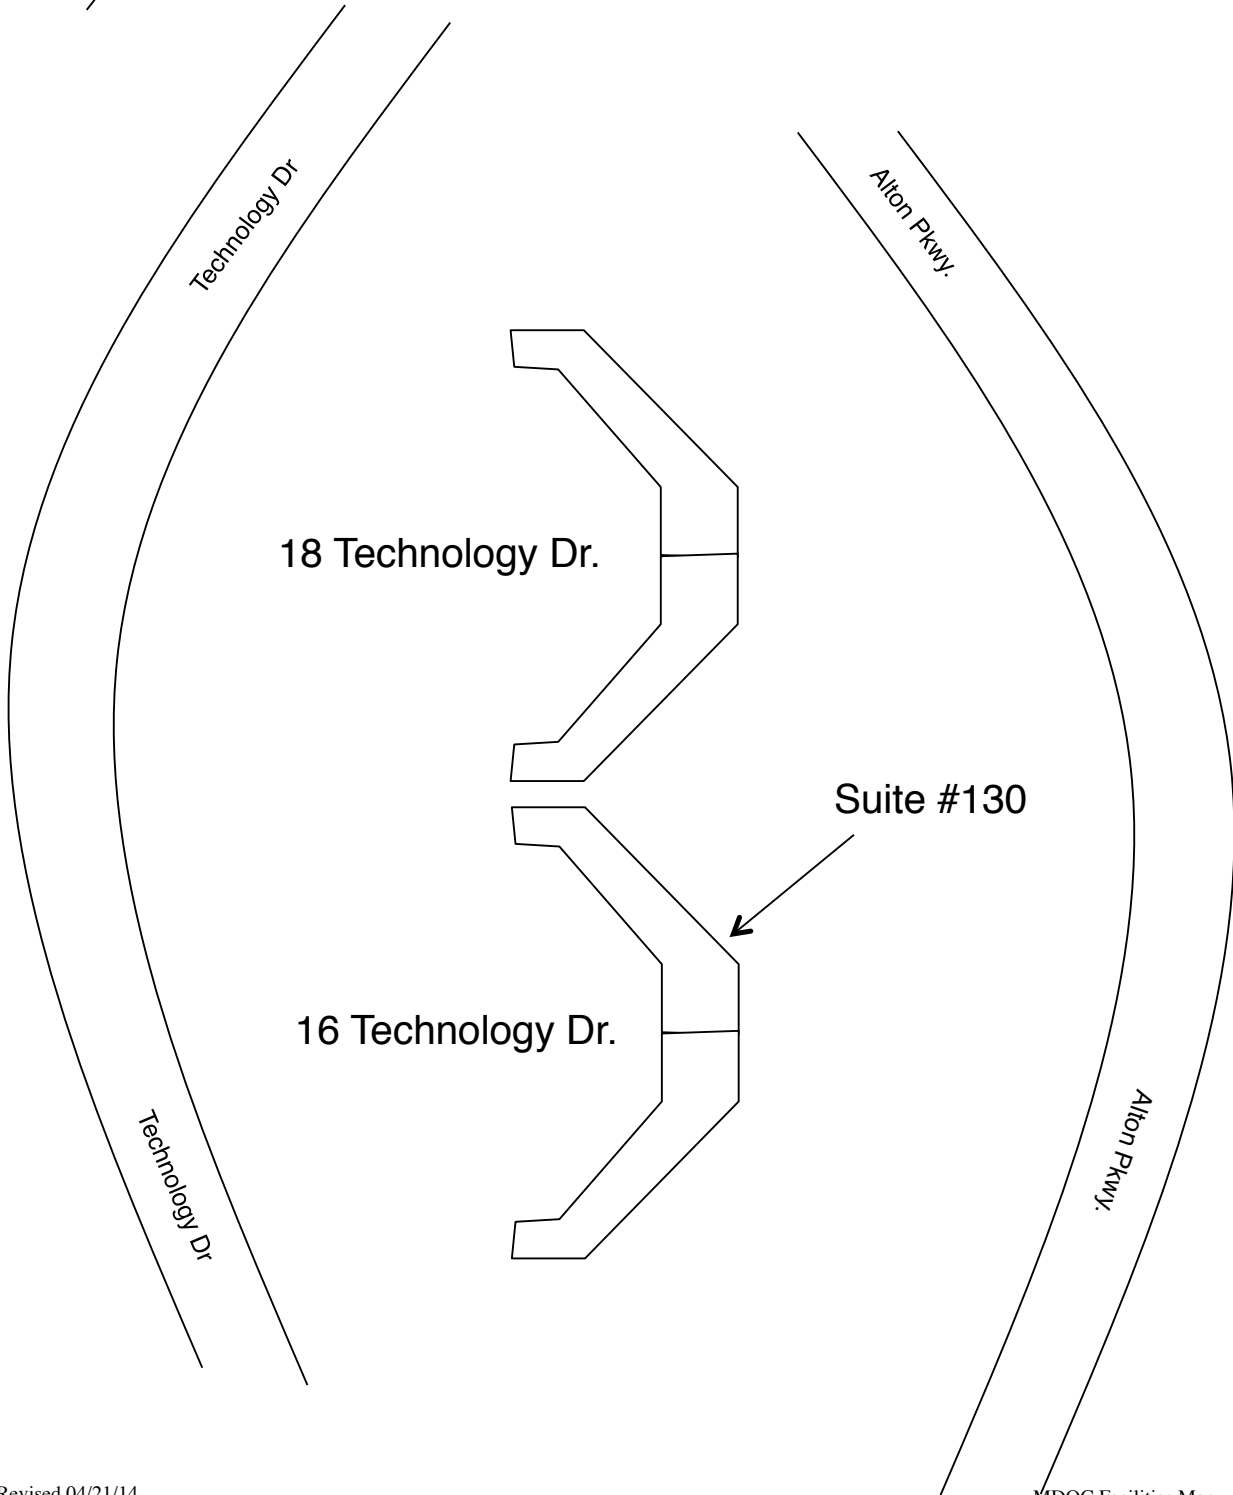

MasterDrive Office
16 Technology Dr #130
Irvine, CA 92618
949 341-0031

MasterDrive Office
16 Technology Dr #130
Irvine, CA 92618

Angel Stadium

MasterDrive Training Facility

Exit 1E

Exit 1B

Orangewood Ave.

State College Blvd.

Exit 107C
State College Blvd.

Exit 107C
State College Blvd.

Interstate 5

Highway 57

From the North:
Take I-5 south. Take exit 107C for State College Blvd. Turn left onto State College Blvd. Turn right onto Orangewood Ave. toward Angel Stadium. Entrance will be on your left as you arrive at the stadium.

From the South:
Take I-5 north. Take exit 107A onto the 57 Freeway toward Pomona. Take exit 1B to Orangewood Ave.. Turn left following the signs for Angel Stadium. Entrance will be on your right as you arrive at the stadium.

From the South:
Take I-5 north. Take exit 107C for State College Blvd. Turn right onto State College Blvd. Turn right onto Orangewood Ave. toward Angel Stadium. Entrance will be on your left as you arrive at the stadium.